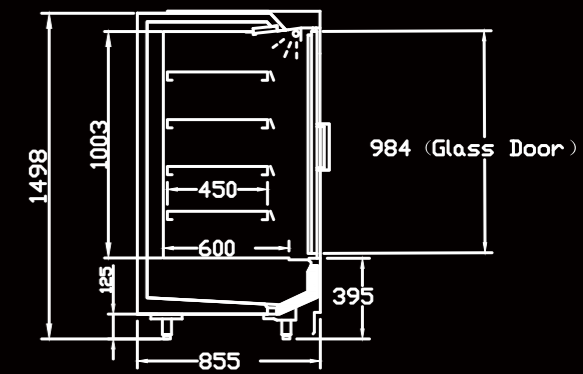

E6 MenEco Series

1.5m Height Glass Door Multidecks

Product Features

- 1.5m semi-vertical glass doors does not obscure the view of the store layout
- Innovative display, flexible layout, combined with the same series of glass door multidecks or E6 SV semi vertical self-service multidecks to form an island
- Self-service multidecks, more energy-saving
- Common with the E6 platform, many components are versatile

E6 MenEco Series

1.5m Height Glass Door Multidecks

Technical Data

Series	Standard Model	Dimensions (LxWxH)	Operating Temperature (°C)	Net Volume/ m ³	Display Area/m ²	Net Weight / kg
E6 Tengyue Series 1.5m Height Glass Door Multidecks	Meneco EU M 125A-R Glass Door Multidecks	1250*850*150 0	-1~-5	0.875	0.98	208
	Meneco EU M 170A-R Glass Door Multidecks	1700*850*150 0	-1~-5	1.190	1.34	276
	Meneco EU M 188A-R Glass Door Multidecks	1875*850*150 0	-1~-5	1.312	1.47	294
	Meneco EU M 250A-R Glass Door Multidecks	2500*850*150 0	-1~-5	1.750	1.96	380
	Meneco EU M 375A-R Glass Door Multidecks	3750*850*150 0	-1~-5	2.625	2.94	545

Product Features

- 1.5m semi-vertical glass doors does not obscure the view of the store layout
- Innovative display, flexible layout, combined with the same series of glass door multidecks or E6 SV semi vertical self-service multidecks to form an island
- Self-service multidecks, more energy-saving
- Common with the E6 platform, many components are versatile