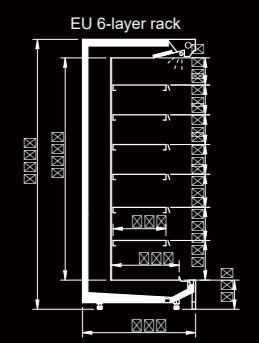

7 layers Display Space

Product Features

- ☒ Complete product lines (Depth 850/1050mm), suitable for various store layouts
- ☒ Modern appearance, better display
- ☒ Optimized temperature, suitable for storing daily products and meat
- ☒ With a larger opening height which can highlight the product display effect
- ☒ 1 extra shelf, higher area effectiveness
- ☒ Evaporating temperature: -7°C, with squeezed double air curtain to optimized total energy consumption
- ☒ There are multiple choices of openings and glass doors for different customer needs..

E6 Monaxis ULF Series

Multidecks

Technical Data

Series	Type	Standard Model	Width	Applications	Dimensions (LxWxH)	Operating Temperature (°C)	
Monaxis	Self-service Multideck	Monaxis LU D 125	1050mm	Application switch freely	1250*1050*2040	0~4/2~6	
		Monaxis LU D 188	1050mm		1875*1050*2040	0~4/2~6	
		Monaxis LU D 250	1050mm		2500*1050*2040	0~4/2~6	
		Monaxis LU D 375	1050mm		3750*1050*2040	0~4/2~6	
		Monaxis EU D 125	850mm		1250*850*2040	0~4/2~6	
	Monaxis EU D 188	850mm	1875*850*2040		0~4/2~6		
	Monaxis EU D 250	850mm	2500*850*2040		0~4/2~6		
	Monaxis EU D 375	850mm	3750*850*2040		0~4/2~6		
	MonaxEco Glass Door Multideck	MonaxEco LU M 125	1050mm		Fresh Meat & Fish	1250*1050*2040	-2~2/0~4
		MonaxEco LU M 188	1050mm			1875*1050*2040	-2~2/0~4
MonaxEco LU M 250		1050mm	2500*1050*2040	-2~2/0~4			
MonaxEco LU M 375		1050mm	3750*1050*2040	-2~2/0~4			
MonaxEco EU M 125		850mm	1250*850*2040	-2~2/0~4			
MonaxEco EU M 188	850mm	1875*850*2040	-2~2/0~4				
MonaxEco EU M 250	850mm	2500*850*2040	-2~2/0~4				
MonaxEco EU M 375	850mm	3750*850*2040	-2~2/0~4				