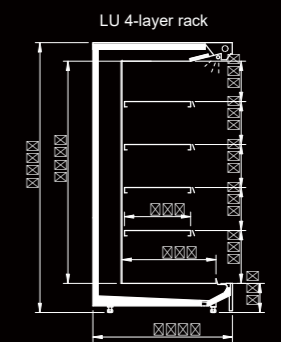

7 layers Display Space

Product Features

- ☒ Complete product lines (Depth 850/1050mm), suitable for various store layouts
- ☒ Modern appearance, better display
- ☒ Optimized temperature, suitable for storing daily products and meat
- ☒ With a larger opening height which can highlight the product display effect
- ☒ 1 extra shelf, higher area effectiveness
- ☒ Evaporating temperature: -7°C, with squeezed double air curtain to optimized total energy consumption
- ☒ There are multiple choices of openings and glass doors for different customer needs..

E6 Monaxis ULF Series

Multidecks

Technical Data

Series	Type	Standard Model	Width	Applications	Dimensions (LxWxH)	Operating Temperature (°C)	
Monaxis	Self-service Multideck	Monaxis LU D 125	1050mm	Application switch freely	1250*1050*2040	0~4/2~6	
		Monaxis LU D 188	1050mm		1875*1050*2040	0~4/2~6	
		Monaxis LU D 250	1050mm		2500*1050*2040	0~4/2~6	
		Monaxis LU D 375	1050mm		3750*1050*2040	0~4/2~6	
		Monaxis EU D 125	850mm		1250*850*2040	0~4/2~6	
	Monaxis EU D 188	850mm	1875*850*2040		0~4/2~6		
	Monaxis EU D 250	850mm	2500*850*2040		0~4/2~6		
	Monaxis EU D 375	850mm	3750*850*2040		0~4/2~6		
	MonaxEco Glass Door Multideck	MonaxEco LU M 125	1050mm		Fresh Meat & Fish	1250*1050*2040	-2~2/0~4
		MonaxEco LU M 188	1050mm			1875*1050*2040	-2~2/0~4
MonaxEco LU M 250		1050mm	2500*1050*2040	-2~2/0~4			
MonaxEco LU M 375		1050mm	3750*1050*2040	-2~2/0~4			
MonaxEco EU M 125		850mm	1250*850*2040	-2~2/0~4			
MonaxEco EU M 188	850mm	1875*850*2040	-2~2/0~4				
MonaxEco EU M 250	850mm	2500*850*2040	-2~2/0~4				
MonaxEco EU M 375	850mm	3750*850*2040	-2~2/0~4				