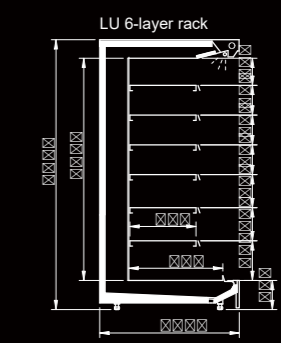

7 layers Display Space

Product Features

- ☒ Complete product lines (Depth 850/1050mm), suitable for various store layouts
- ☒ Modern appearance, better display
- ☒ Optimized temperature, suitable for storing daily products and meat
- ☒ With a larger opening height which can highlight the product display effect
- ☒ 1 extra shelf, higher area effectiveness
- ☒ Evaporating temperature: -7°C, with squeezed double air curtain to optimized total energy consumption
- ☒ There are multiple choices of openings and glass doors for different customer needs..

E6 Monaxis ULF Series

Multidecks

Technical Data

Series	Type	Standard Model	Width	Applications	Dimensions (LxWxH)	Operating Temperature (°C)	
Monaxis	Self-service Multideck	Monaxis LU D 125	1050mm	Application switch freely	1250*1050*2040	0~4/2~6	
		Monaxis LU D 188	1050mm		1875*1050*2040	0~4/2~6	
		Monaxis LU D 250	1050mm		2500*1050*2040	0~4/2~6	
		Monaxis LU D 375	1050mm		3750*1050*2040	0~4/2~6	
		Monaxis EU D 125	850mm		1250*850*2040	0~4/2~6	
	Monaxis EU D 188	850mm	1875*850*2040		0~4/2~6		
	Monaxis EU D 250	850mm	2500*850*2040		0~4/2~6		
	Monaxis EU D 375	850mm	3750*850*2040		0~4/2~6		
	MonaxEco Glass Door Multideck	MonaxEco LU M 125	1050mm		Fresh Meat & Fish	1250*1050*2040	-2~2/0~4
		MonaxEco LU M 188	1050mm			1875*1050*2040	-2~2/0~4
MonaxEco LU M 250		1050mm	2500*1050*2040	-2~2/0~4			
MonaxEco LU M 375		1050mm	3750*1050*2040	-2~2/0~4			
MonaxEco EU M 125		850mm	1250*850*2040	-2~2/0~4			
MonaxEco EU M 188	850mm	1875*850*2040	-2~2/0~4				
MonaxEco EU M 250	850mm	2500*850*2040	-2~2/0~4				
MonaxEco EU M 375	850mm	3750*850*2040	-2~2/0~4				