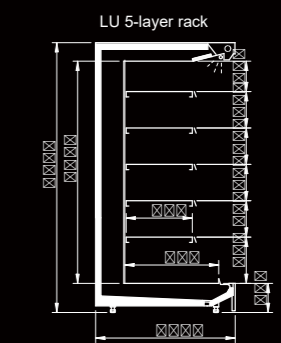

7 layers Display Space

Product Features

- ☒ Complete product lines (Depth 850/1050mm), suitable for various store layouts
- ☒ Modern appearance, better display
- ☒ Optimized temperature, suitable for storing daily products and meat
- ☒ With a larger opening height which can highlight the product display effect
- ☒ 1 extra shelf, higher area effectiveness
- ☒ Evaporating temperature: -7°C, with squeezed double air curtain to optimized total energy consumption
- ☒ There are multiple choices of openings and glass doors for different customer needs..

E6 Monaxis ULF Series

Multidecks

Technical Data

Series	Type	Standard Model	Width	Applications	Dimensions (LxWxH)	Operating Temperature (°C)	
Monaxis	Self-service Multideck	Monaxis LU D 125	1050mm	Application switch freely	1250*1050*2040	0~4/2~6	
		Monaxis LU D 188	1050mm		1875*1050*2040	0~4/2~6	
		Monaxis LU D 250	1050mm		2500*1050*2040	0~4/2~6	
		Monaxis LU D 375	1050mm		3750*1050*2040	0~4/2~6	
		Monaxis EU D 125	850mm		1250*850*2040	0~4/2~6	
	Monaxis EU D 188	850mm	1875*850*2040		0~4/2~6		
	Monaxis EU D 250	850mm	2500*850*2040		0~4/2~6		
	Monaxis EU D 375	850mm	3750*850*2040		0~4/2~6		
	MonaxEco Glass Door Multideck	MonaxEco LU M 125	1050mm		Fresh Meat & Fish	1250*1050*2040	-2~2/0~4
		MonaxEco LU M 188	1050mm			1875*1050*2040	-2~2/0~4
MonaxEco LU M 250		1050mm	2500*1050*2040	-2~2/0~4			
MonaxEco LU M 375		1050mm	3750*1050*2040	-2~2/0~4			
MonaxEco EU M 125		850mm	1250*850*2040	-2~2/0~4			
MonaxEco EU M 188	850mm	1875*850*2040	-2~2/0~4				
MonaxEco EU M 250	850mm	2500*850*2040	-2~2/0~4				
MonaxEco EU M 375	850mm	3750*850*2040	-2~2/0~4				