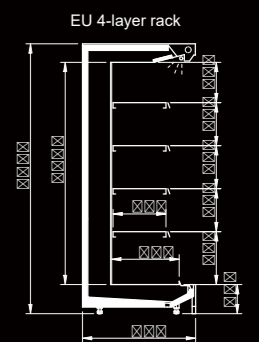

7 layers Display Space

Product Features

- ☒ Complete product lines (Depth 850/1050mm), suitable for various store layouts
- ☒ Modern appearance, better display
- ☒ Optimized temperature, suitable for storing daily products and meat
- ☒ With a larger opening height which can highlight the product display effect
- ☒ 1 extra shelf, higher area effectiveness
- ☒ Evaporating temperature: -7°C, with squeezed double air curtain to optimized total energy consumption
- ☒ There are multiple choices of openings and glass doors for different customer needs..

E6 Monaxis ULF Series

Multidecks

Technical Data

Series	Type	Standard Model	Width	Applications	Dimensions (LxWxH)	Operating Temperature (°C)	
Monaxis	Self-service Multideck	Monaxis LU D 125	1050mm	Application switch freely	1250*1050*2040	0~4/2~6	
		Monaxis LU D 188	1050mm		1875*1050*2040	0~4/2~6	
		Monaxis LU D 250	1050mm		2500*1050*2040	0~4/2~6	
		Monaxis LU D 375	1050mm		3750*1050*2040	0~4/2~6	
		Monaxis EU D 125	850mm		1250*850*2040	0~4/2~6	
	Monaxis EU D 188	850mm	1875*850*2040		0~4/2~6		
	Monaxis EU D 250	850mm	2500*850*2040		0~4/2~6		
	Monaxis EU D 375	850mm	3750*850*2040		0~4/2~6		
	MonaxEco Glass Door Multideck	MonaxEco LU M 125	1050mm		Fresh Meat & Fish	1250*1050*2040	-2~2/0~4
		MonaxEco LU M 188	1050mm			1875*1050*2040	-2~2/0~4
MonaxEco LU M 250		1050mm	2500*1050*2040	-2~2/0~4			
MonaxEco LU M 375		1050mm	3750*1050*2040	-2~2/0~4			
MonaxEco EU M 125		850mm	1250*850*2040	-2~2/0~4			
MonaxEco EU M 188	850mm	1875*850*2040	-2~2/0~4				
MonaxEco EU M 250	850mm	2500*850*2040	-2~2/0~4				
MonaxEco EU M 375	850mm	3750*850*2040	-2~2/0~4				