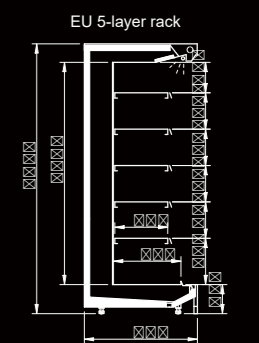

7 layers Display Space

Product Features

- ☒ Complete product lines (Depth 850/1050mm), suitable for various store layouts
- ☒ Modern appearance, better display
- ☒ Optimized temperature, suitable for storing daily products and meat
- ☒ With a larger opening height which can highlight the product display effect
- ☒ 1 extra shelf, higher area effectiveness
- ☒ Evaporating temperature: -7°C, with squeezed double air curtain to optimized total energy consumption
- ☒ There are multiple choices of openings and glass doors for different customer needs..

E6 Monaxis ULF Series

Multidecks

Technical Data

Series	Type	Standard Model	Width	Applications	Dimensions (LxWxH)	Operating Temperature (°C)	
Monaxis	Self-service Multideck	Monaxis LU D 125	1050mm	Application switch freely	1250*1050*2040	0~4/2~6	
		Monaxis LU D 188	1050mm		1875*1050*2040	0~4/2~6	
		Monaxis LU D 250	1050mm		2500*1050*2040	0~4/2~6	
		Monaxis LU D 375	1050mm		3750*1050*2040	0~4/2~6	
		Monaxis EU D 125	850mm		1250*850*2040	0~4/2~6	
	Monaxis EU D 188	850mm	1875*850*2040		0~4/2~6		
	Monaxis EU D 250	850mm	2500*850*2040		0~4/2~6		
	Monaxis EU D 375	850mm	3750*850*2040		0~4/2~6		
	MonaxEco Glass Door Multideck	MonaxEco LU M 125	1050mm		Fresh Meat & Fish	1250*1050*2040	-2~2/0~4
		MonaxEco LU M 188	1050mm			1875*1050*2040	-2~2/0~4
MonaxEco LU M 250		1050mm	2500*1050*2040	-2~2/0~4			
MonaxEco LU M 375		1050mm	3750*1050*2040	-2~2/0~4			
MonaxEco EU M 125		850mm	1250*850*2040	-2~2/0~4			
MonaxEco EU M 188	850mm	1875*850*2040	-2~2/0~4				
MonaxEco EU M 250	850mm	2500*850*2040	-2~2/0~4				
MonaxEco EU M 375	850mm	3750*850*2040	-2~2/0~4				