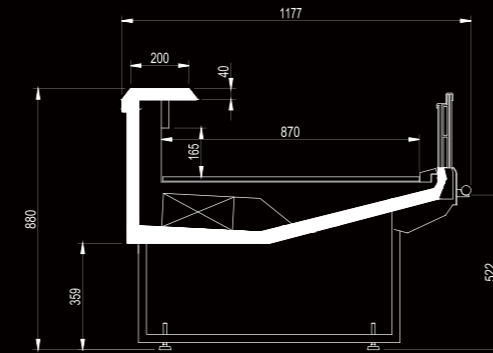

CGL Boyar Series

Service Counter

Self-service Counter

Technical Data

Series	Standard Model	Dimensions (LxWxH)	Operating Temperature (°C)	Net Volume/m ³	Display Area/m ²	Net Weight /kg
Self-service Counter	CGL SR 125 87 Curved Glass Door Self-service Counter	1250*1160*880	-1~5	0.17	1.07	145
	CGL SR 188 87 Curved Glass Door Self-service Counter	1875*1160*880	-1~5	0.25	1.6	205
	CGL SR 250 87 Curved Glass Door Self-service Counter	2500*1160*880	-1~5	0.33	2.15	275
	CGL SR 375 87 Curved Glass Door Self-service Counter	3750*1160*880	-1~5	0.5	3.22	325
	CGL SR EC90 87 Curved Glass Door Self-service Corner Counter (Three-section 90° Exterior Angle)	1684*1684*880	3~8	0.24	1.32	160
	CGL SR IC45 87 Curved Glass Door Self-service Corner Counter (Two-section 45° Interior Angle)	1528*1454*880	3~8	0.17	0.95	360
	SGL 87 SR 125 Glass Door Self-service Counter	1250*1160*880	-1~5	0.17	1.07	145
	SGL 87 SR 188 Glass Door Self-service Counter	1875*1160*880	-1~5	0.25	1.6	205
	SGL 87 SR 250 Glass Door Self-service Counter	2500*1160*880	-1~5	0.33	2.15	275
	SGL 87 SR 375 Glass Door Self-service Counter	3750*1160*880	-1~5	0.5	3.22	325
	SGL 87 SR EC90 Glass Door Self-service Corner Counter (Three-section 90° Exterior Angle)	1684*1684*880	3~8	0.24	1.32	160
	SGL 87 SR IC45 Glass Door Self-service Corner Counter (Two-section 45° Interior Angle)	1529*1433*880	3~8	0.17	0.95	100