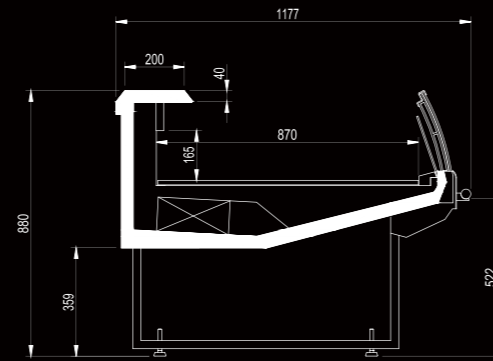

CGL Boyar Series

Service Counter

Self-service Counter

Technical Data

Series	Standard Model	Dimensions (LxWxH)	Operating Temperature (°C)	Net Volume/m ³	Display Area/m ²	Net Weight /kg
Self-service Counter	CGL SR 125 87 Curved Glass Door Self-service Counter	1250*1160*880	-1~5	0.17	1.07	145
	CGL SR 188 87 Curved Glass Door Self-service Counter	1875*1160*880	-1~5	0.25	1.6	205
	CGL SR 250 87 Curved Glass Door Self-service Counter	2500*1160*880	-1~5	0.33	2.15	275
	CGL SR 375 87 Curved Glass Door Self-service Counter	3750*1160*880	-1~5	0.5	3.22	325
	CGL SR EC90 87 Curved Glass Door Self-service Corner Counter (Three-section 90° Exterior Angle)	1684*1684*880	3~8	0.24	1.32	160
	CGL SR IC45 87 Curved Glass Door Self-service Corner Counter (Two-section 45° Interior Angle)	1528*1454*880	3~8	0.17	0.95	360
	SGL 87 SR 125 Glass Door Self-service Counter	1250*1160*880	-1~5	0.17	1.07	145
	SGL 87 SR 188 Glass Door Self-service Counter	1875*1160*880	-1~5	0.25	1.6	205
	SGL 87 SR 250 Glass Door Self-service Counter	2500*1160*880	-1~5	0.33	2.15	275
	SGL 87 SR 375 Glass Door Self-service Counter	3750*1160*880	-1~5	0.5	3.22	325
	SGL 87 SR EC90 Glass Door Self-service Corner Counter (Three-section 90° Exterior Angle)	1684*1684*880	3~8	0.24	1.32	160
	SGL 87 SR IC45 Glass Door Self-service Corner Counter (Two-section 45° Interior Angle)	1529*1433*880	3~8	0.17	0.95	100