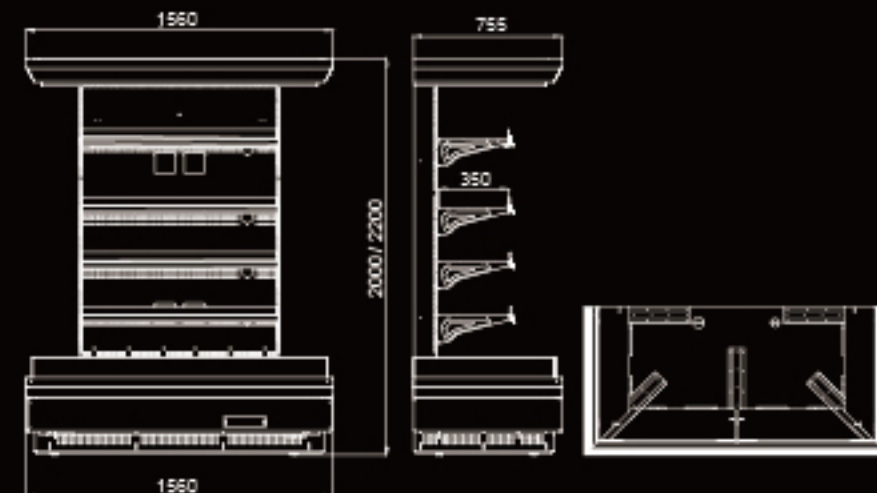

E6

750 Width Rectangular End Cases

+30% Display Area

No Side Walls

Crown Appearance

Perfect Combination

Technical Data

Model	Dimensions /mm	Temperature Range/°C	Net Volume/m ³	Display Area/m ²	Net Weight/kg
Mendos XU D 156	1560*750*2000	4-12	0.56	2.80	180
Mendos XU D 156-L	1560*750*2200	4-12	0.62	3.14	220

Product Features

- Without side walls, crown appearance, more fashionable, beautiful and excellent display effect
- Adjustable shelf angle, to display more goods
- Allowing combination with 750mm wide E6 series of Multidecks, achieving perfect integration