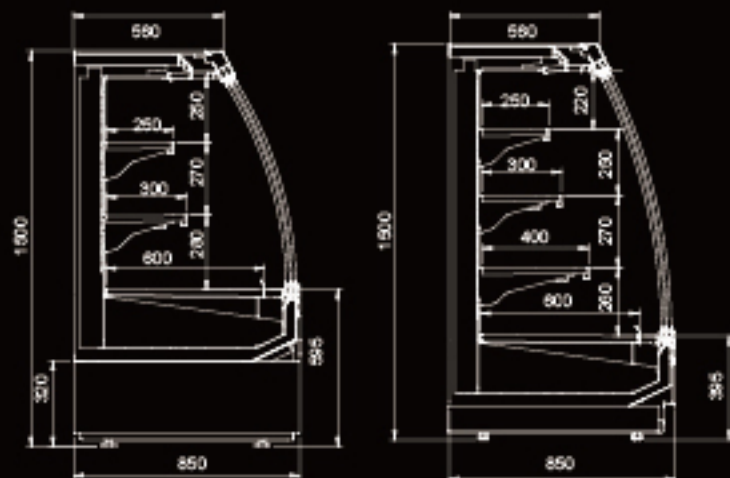

E6

Semi-vertical Glass Door Multidecks

* All comparisons are based on the product performances of last generation.

Technical Data

	Standard Model	Dimensions (LxWxH)	Description	Operation Temperature (°C)
Remote Glass Door	SV EU D 125 LR SD	1250*855*1500	SV remote vertical glass door multidecks, dairy case	-1~7
	SV EU D 170 LR SD	1700*855*1500	SV remote vertical glass door multidecks, dairy case	-1~7
	SV EU D 188 LR SD	1875*855*1500	SV remote vertical glass door multidecks, dairy case	-1~7
	SV EU D 250 LR SD	2500*855*1500	SV remote vertical glass door multidecks, dairy case	-1~7
	SV EU D 375 LR SD	3750*855*1500	SV remote vertical glass door multidecks, dairy case	-1~7
	SV EU M 125 LR SD	1250*855*1500	SV remote vertical glass door multidecks, beef case	-1~5
	SV EU M 170 LR SD	1700*855*1500	SV remote vertical glass door multidecks, beef case	-1~5
	SV EU M 188 LR SD	1875*855*1500	SV remote vertical glass door multidecks, beef case	-1~5
	SV EU M 250 LR SD	2500*855*1500	SV remote vertical glass door multidecks, beef case	-1~5
	SV EU M 375 LR SD	3750*855*1500	SV remote vertical glass door multidecks, beef case	-1~5
Plug-in Glass Door	SV EU M 125 P SD	1330*855*1500	SV plug-in vertical glass door multidecks, beef case	-1~5
	SV EU M 188 P SD	1950*855*1500	SV plug-in vertical glass door multidecks, beef case	-1~5