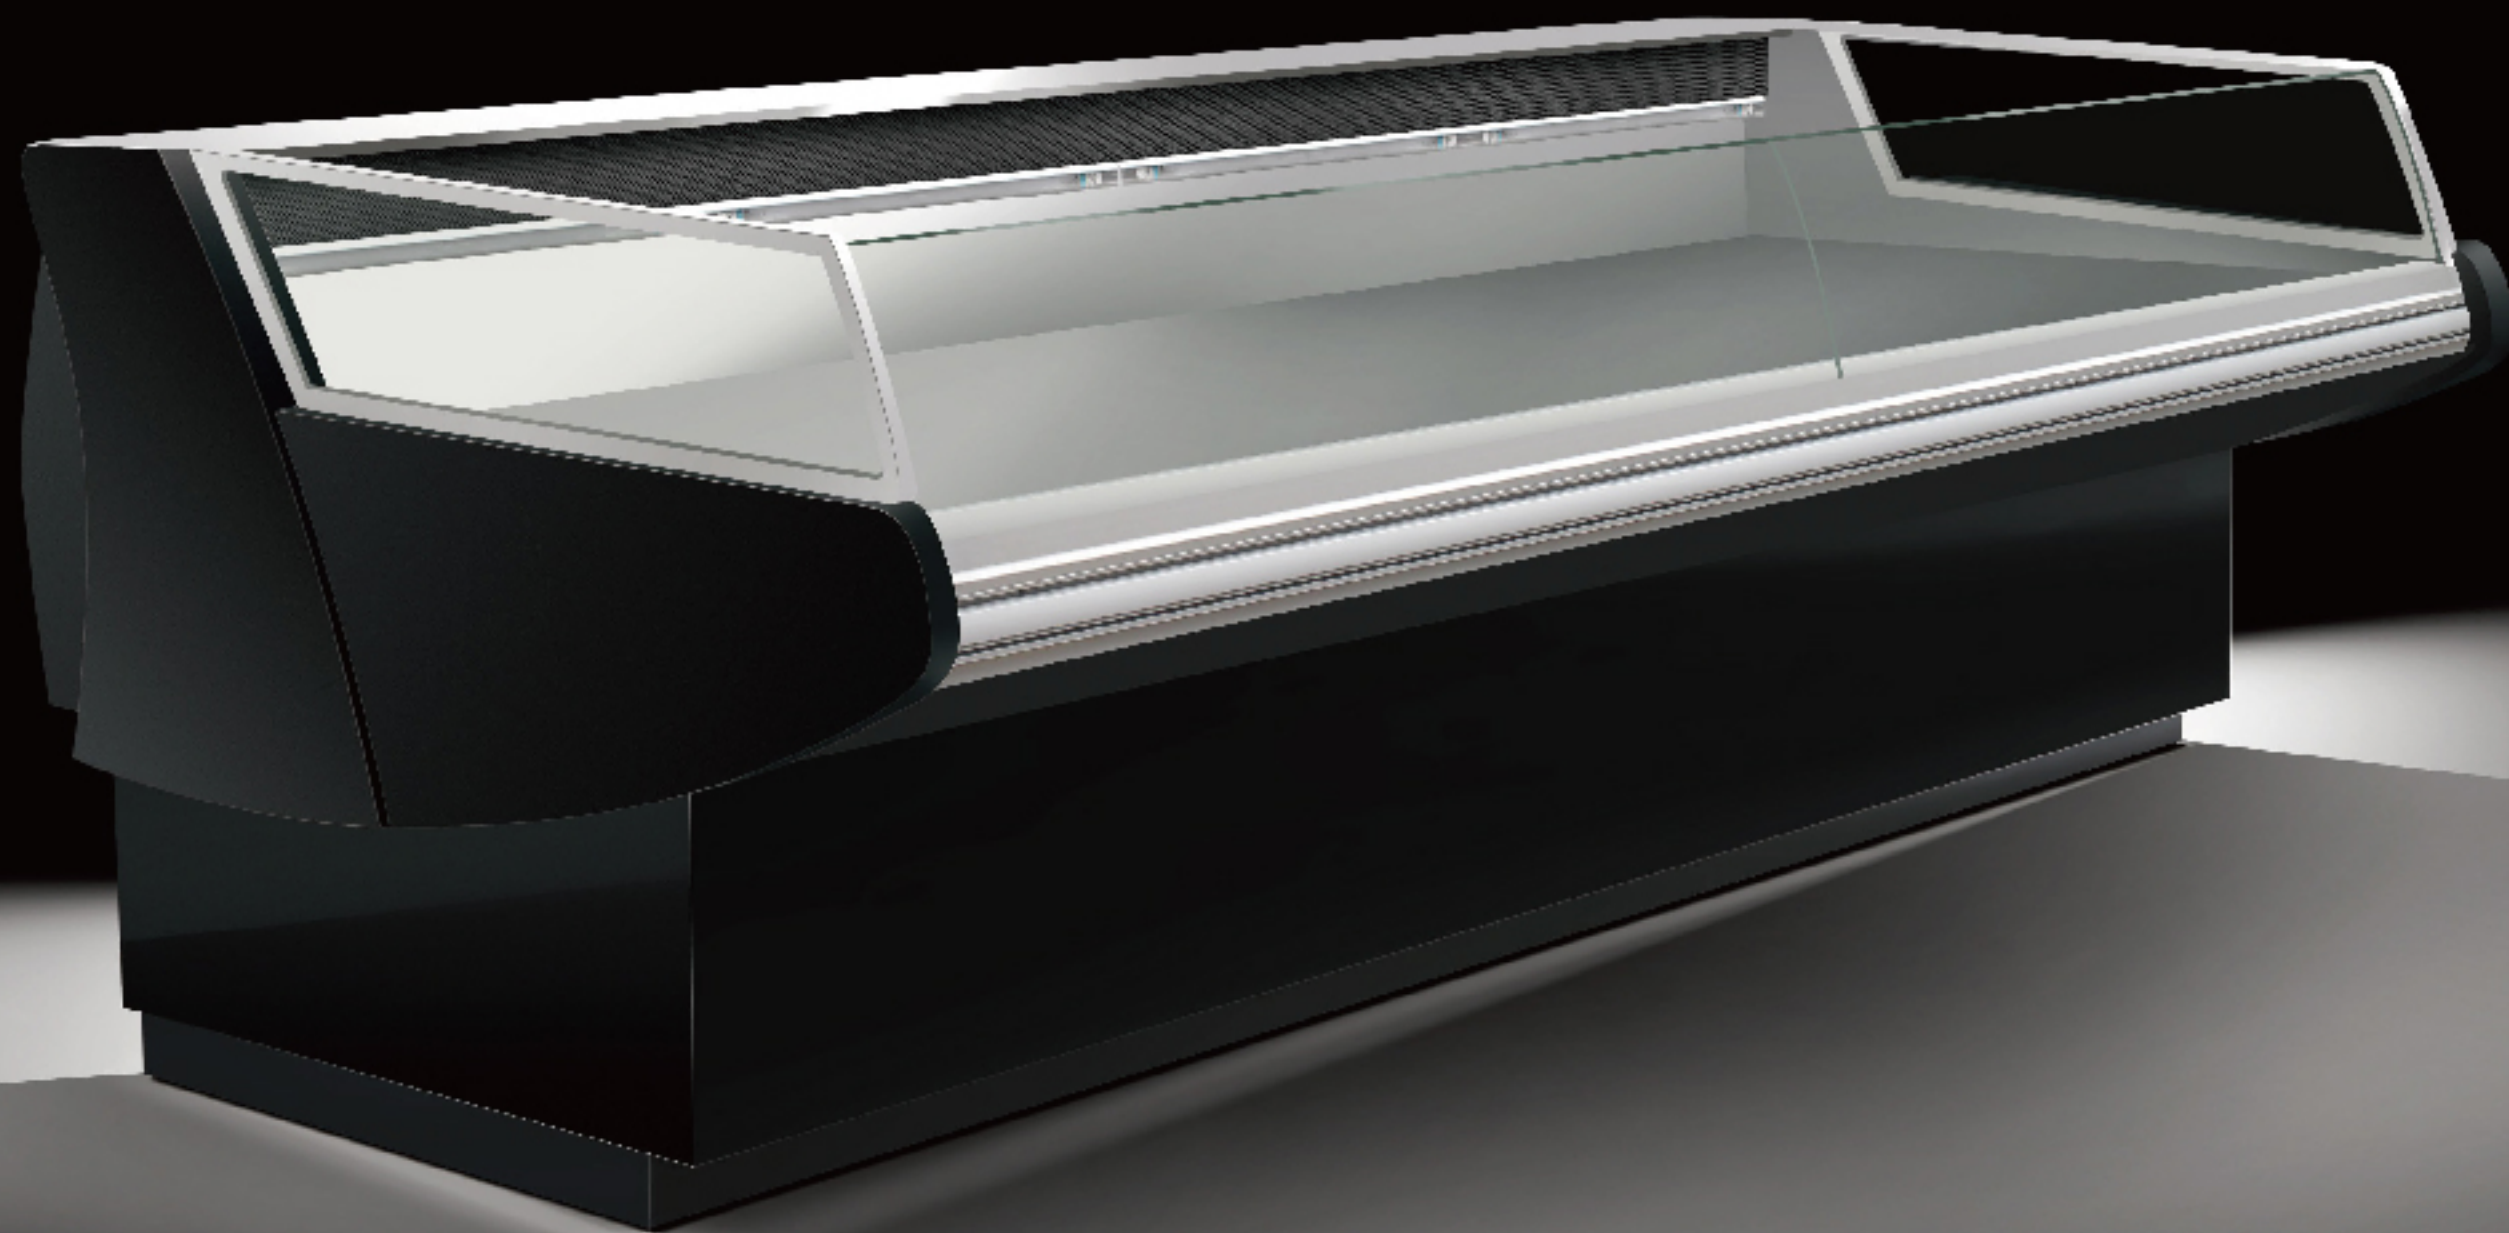

SN

Narrow Service Counter

 **-1~5°C** Temperature Performance

 **+25%** Storage Capacity

 **+20%** Display Area

 **-15%** Energy Consumption

Product Features

- 1m wide narrow cabinet design, smaller footprint and higher store area efficiency
- Modern and fashionable appearance, for better product display effect
- Easy and convenient for customers to access goods with better shopping vision
- Top air curtain design, for bigger storage capacity
- Higher goods storage per unit area
- Stable storage temperature for food preservation
- Unibody cabinet, high compressive strength and better thermal insulation properties