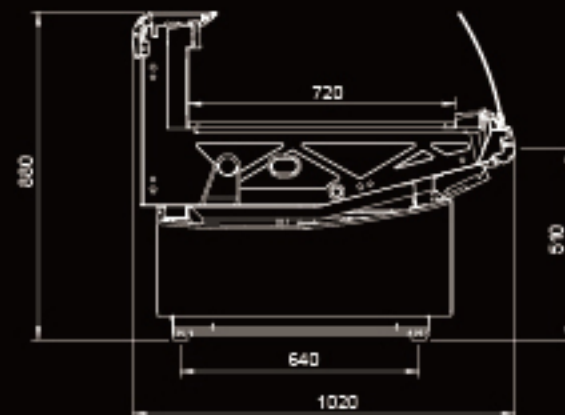

* All comparisons are based on the product performances of last generation.