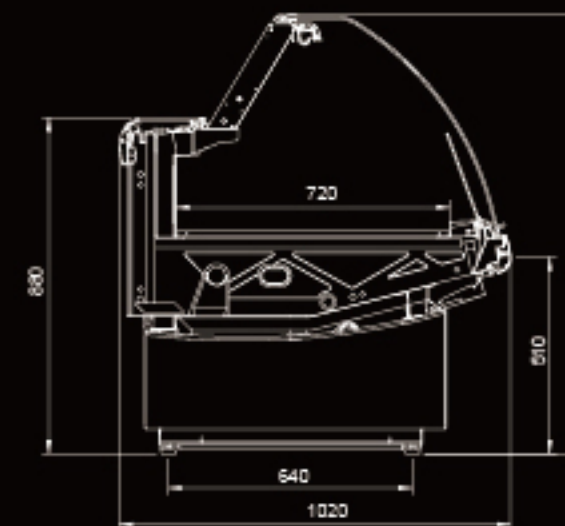

* All comparisons are based on the product performances of last generation.