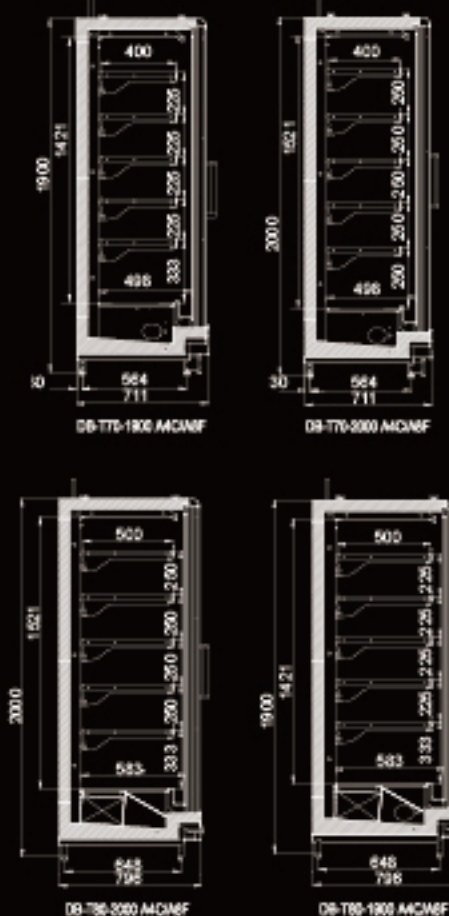

Product Features

- Narrow cabinet design to save space for markets
- Same appearance for freezer/chiller, for improved overall display effect
- 2-5 door options, free combination for various stores
- Unique design of 3-layer hollow anti fog glass door, for better visibility of merchandise for thermal insulation and energy saving
- 1.9/2m height options and 710mm/800 width options, for optimized space utilization in the stores